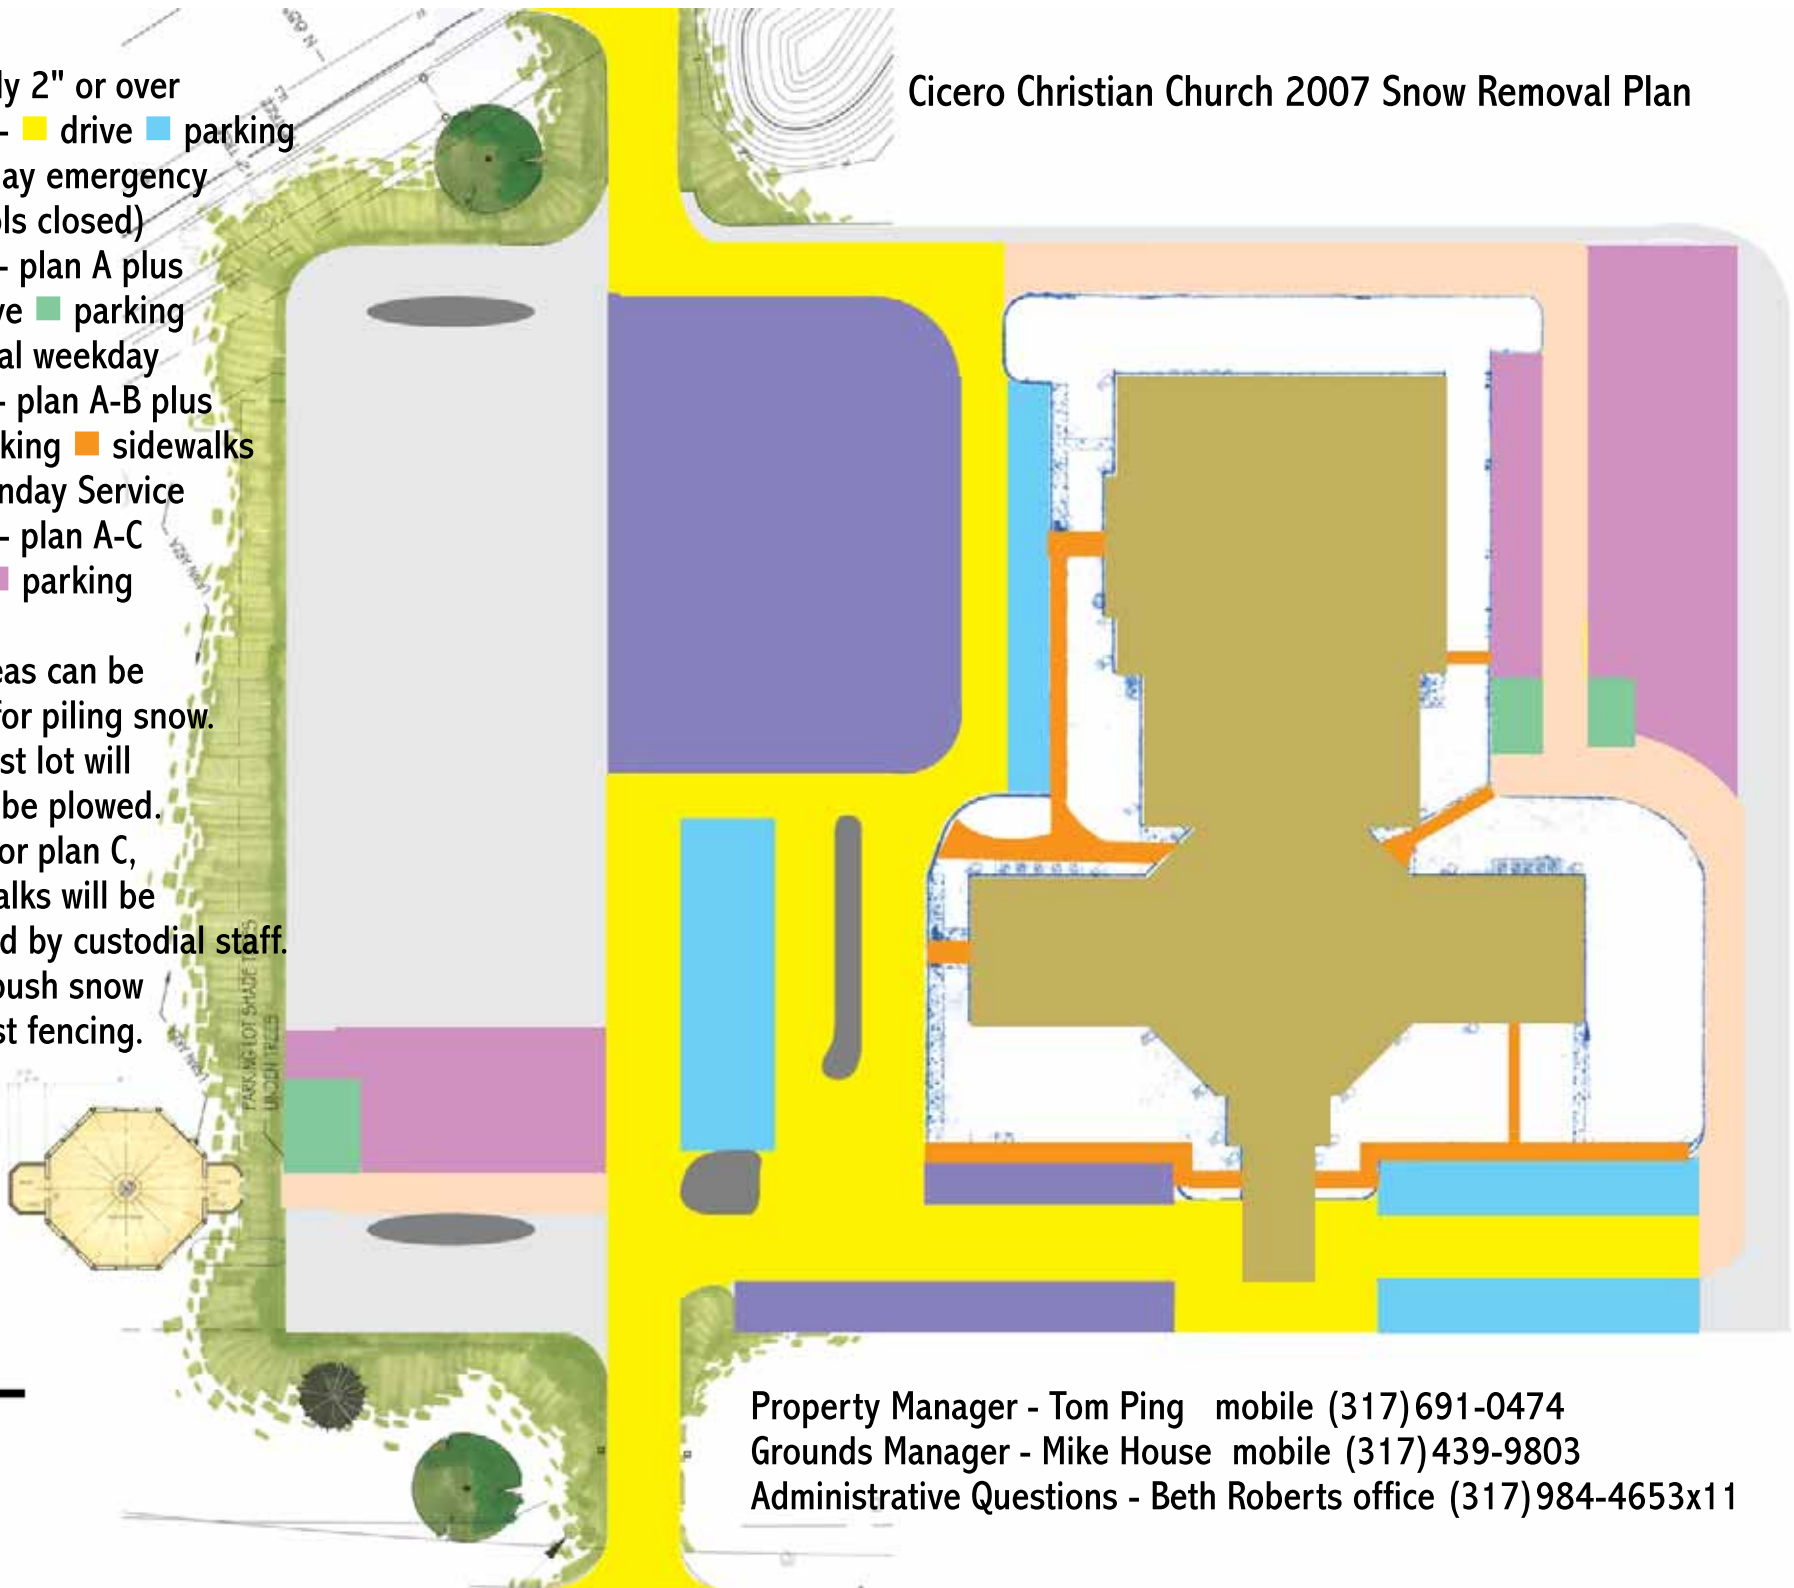

Cicero Christian Church 2007 Snow Removal Plan

- Plow only 2" or over
PLAN A - ■ drive ■ parking
weekday emergency
(schools closed)
PLAN B - plan A plus
■ drive ■ parking
minimal weekday
PLAN C - plan A-B plus
■ parking ■ sidewalks
for Sunday Service
PLAN D - plan A-C
plus ■ parking

Grey areas can be
used for piling snow.
Northeast lot will
never be plowed.
Except for plan C,
sidewalks will be
cleared by custodial staff.
Do not push snow
against fencing.

Property Manager - Tom Ping mobile (317)691-0474
Grounds Manager - Mike House mobile (317)439-9803
Administrative Questions - Beth Roberts office (317)984-4653x11